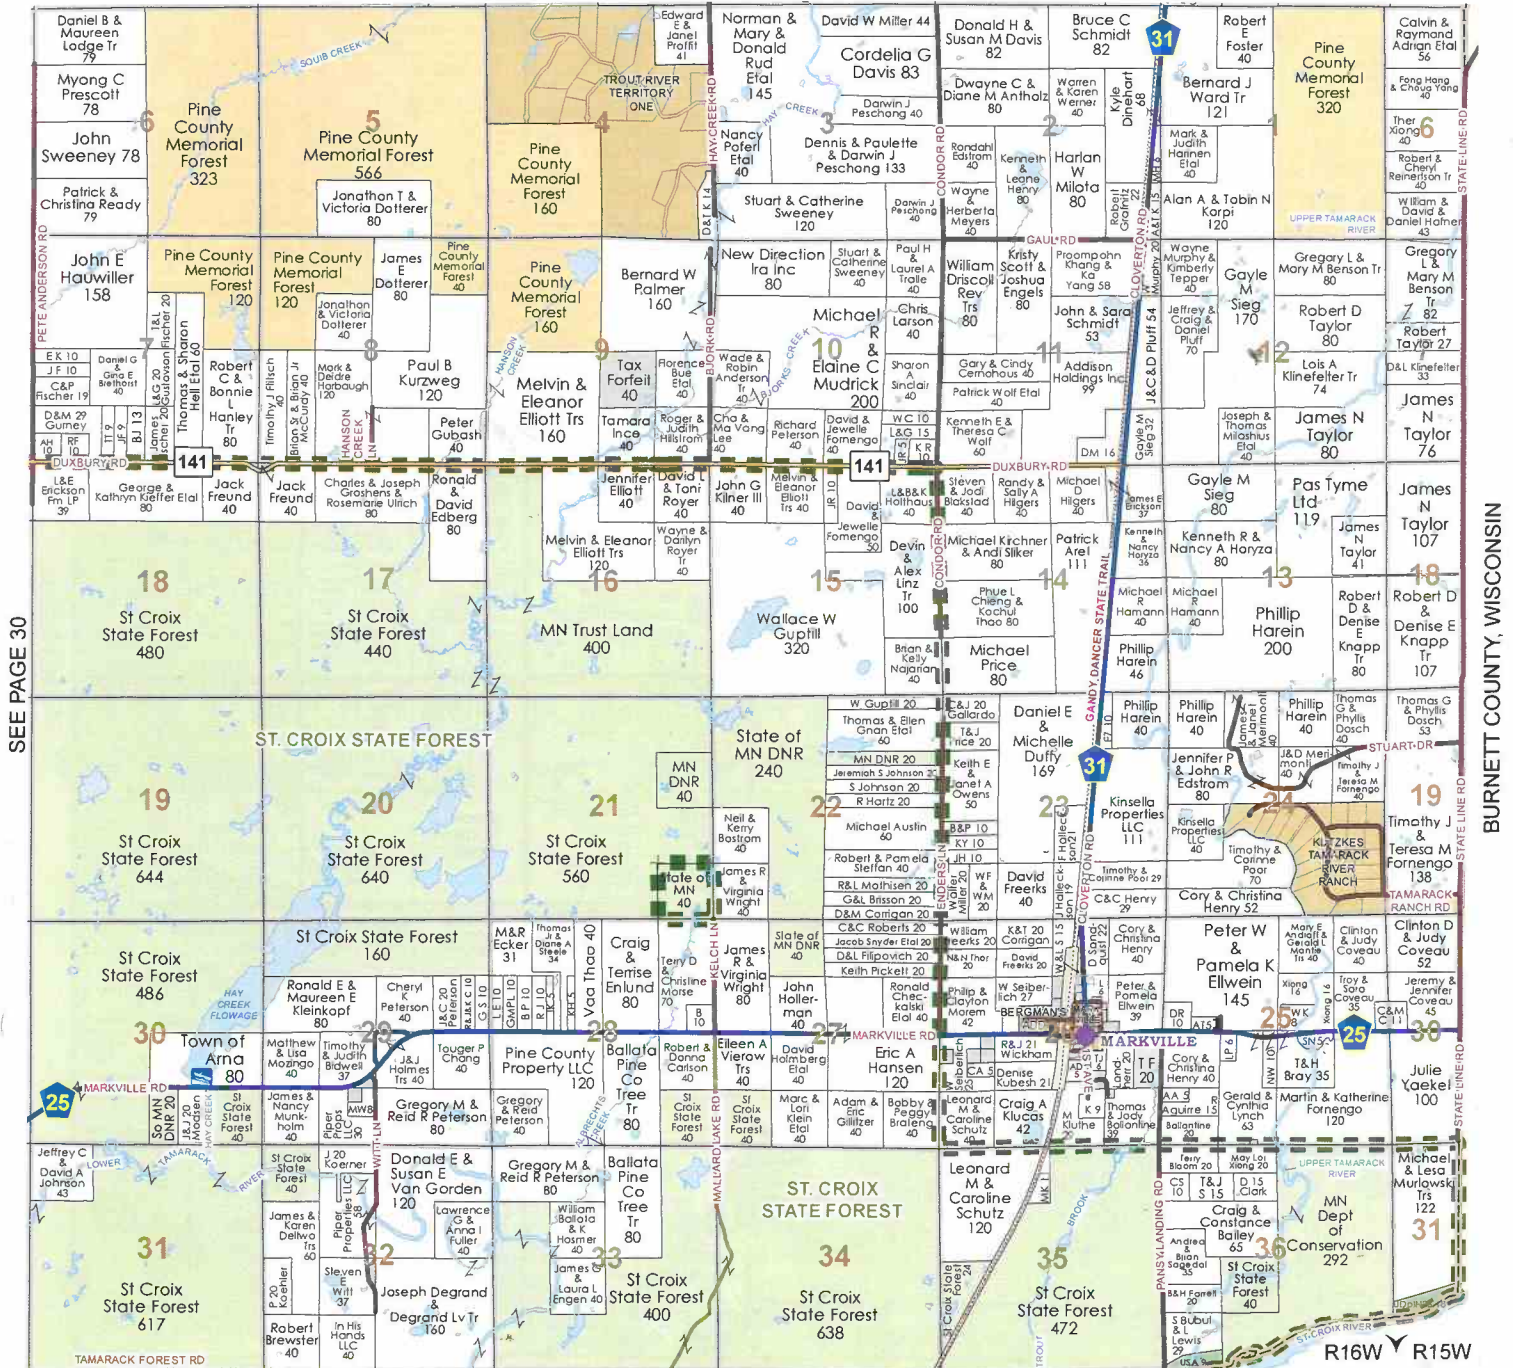

# Mapping over 650 Counties in 18 States

- Plat Books
- Wall Maps
- Custom Maps
- Aerial Maps
- Digital Products
- GIS Solutions

Arna

Township 42N - Ranges 15W & 16W

Copyright © 2023 Mapping Solutions

SEE PAGE 37

SEE PAGE 30

SEE PAGE 25

BURNETT COUNTY, WISCONSIN